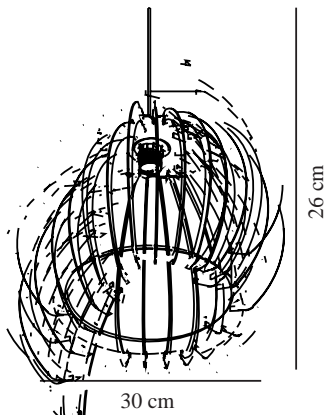

CHINO 30 | PENDANT | NATURE

84833014

nordlux®

Voltage (V): 230 Volt

IP degree: IP20

Maximum bulb wattage (W): 60W

Class (Class 1, Class 2, Class 3):

Class 2 (Double isolated)

Socket type: E27

Dimmerable: Yes with compatible bulb

Colour: Nature

Height (cm): 26

Shade Diameter (cm): 30

EAN: 5701581346383

TUN: 1850668

Item Number: 84833014

Pcs Per Master Carton: 3

Sales Box Height (cm): 9

Sales Box Width (cm): 25

Sales Box Depth (cm): 25

Sales Box Volume m³ : 0.0056

Product net weight (kg): 0.3

Primary material: Wood

Colour of the cable: Black

Length of the cable (cm): 250

Surface material of the cable:

Plastic

Is the cable replaceable: False

- Nature style • Wooden structure creates beautiful shadow play • Create your own design expression with a decorative bulb
- Experience the wooden structure of the beautiful poplar veneer • Knock-down packing for