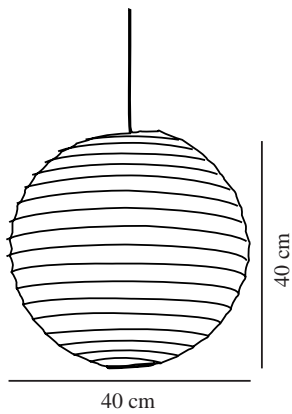

RISO 40 | LAMP SHADE | WHITE

14094001

nordlux®

Voltage (V): 230 Volt
Maximum bulb wattage (W): 15
Dimmerable: Yes with compatible bulb

Primary material: Paper
Colour: White

Height (cm): 40
Shade Diameter (cm): 40
Shade Height (cm): 40

EAN: 5708715740000
TUN: 5693009
Item Number: 14094001
Pcs Per Master Carton: 12
Sales Box Height (cm): 0.4

Sales Box Width(cm): 40
Sales Box Depth (cm): 40
Sales Box Volume m³ : 0.0006
Product net weight (kg): 0.093

- Nature style
- Provides a soft, diffused light
- Suspension bracket, cable and canopy not included

The Riso pendant light from Nordlux is a very classic and simple design. The shade is made of beige rice paper that gives a pleasant light. The pendant light has many uses. It can be used in the cottage, in the children's room, in the bedroom, a teenager's room, or in the hallway. The light does not include a suspension bracket.