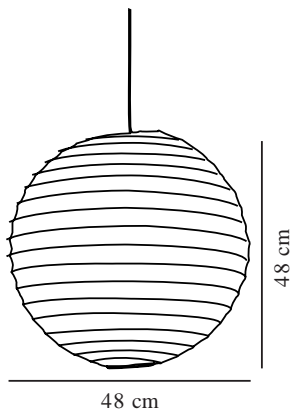

RISO 48 | LAMP SHADE | WHITE

14094801

nordlux®

Voltage (V): 230 Volt
Maximum bulb wattage (W): 15
Dimmerable: Yes with compatible bulb

Primary material: Paper
Colour: White

Height (cm): 48
Shade Diameter (cm): 48
Shade Height (cm): 48

EAN: 5708839002442
TUN: 5693010
Item Number: 14094801
Pcs Per Master Carton: 12
Sales Box Height (cm): 0.5

Sales Box Width(cm): 49
Sales Box Depth (cm): 49
Sales Box Volume m³ : 0.0012
Product net weight (kg): 0.123

- Nature style
- Provides a soft, diffused light
- Suspension bracket, cable and canopy not included

The Riso pendant light from Nordlux is a very classic and simple design. The shade is made of beige rice paper that gives a pleasant light. The pendant light has many uses. It can be used in the cottage, in the children's room, in the bedroom, a teenager's room, or in the hallway. The light does not include a suspension bracket.