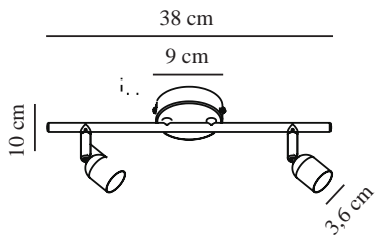

AVENUE 2-RAIL | SPOT LIGHT | BRUSHED STEEL **nordlux**[®]

2113180132

Voltage (V): 220-240 Volt
IP degree: IP20
Maximum bulb wattage (W):
2X35W
Class (Class 1, Class 2, Class 3):
Class 1 (Earth contact)
Socket type: GU10
Parallel connection: False

Height (cm): 10
Width (cm): 38
Length (cm): 38
Tilt Angle (°): 90
Turning Angle (°): 320

EAN: 5704924009419
TUN: 2258629
Item Number: 2113180132

Pcs Per Master Carton: 3
Sales Box Height (cm): 39.5
Sales Box Width(cm): 11.5
Sales Box Depth (cm): 10
Sales Box Volume m³ : 0.0045
Product net weight (kg): 0.3

Primary material: Metal
Colour: Brushed steel

• Industrial style • Tilting and turning shade

The Avenue ceiling rail in a classic design provides a practical light suitable for most rooms in the home. The ceiling light has two lamp heads that can be tilted in different directions giving the light a wide range of uses. For example, use it in the living room, kitchen, foyer, or children's room.