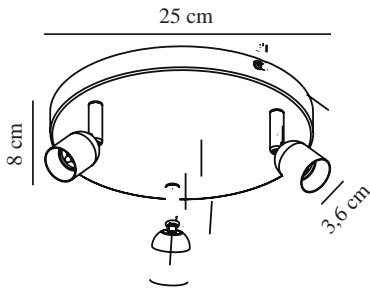

AVENUE 3-RONDEL | SPOT LIGHT | BRUSHED STEEL

nordlux®

2113200132

Voltage (V): 220-240 Volt
IP degree: IP20
Maximum bulb wattage (W):
3X35W
Class (Class 1, Class 2, Class 3):
Class 1 (Earth contact)
Socket type: GU10
Parallel connection: False

Primary material: Metal
Colour: Brushed steel

Height (cm): 8
Width (cm): 25
Shade Diameter (cm): 3.6
Length (cm): 25
Tilt Angle (°): 90

EAN: 5704924009433
TUN: 2258632
Item Number: 2113200132

Pcs Per Master Carton: 3
Sales Box Height (cm): 26
Sales Box Width(cm): 26
Sales Box Depth (cm): 10.5
Sales Box Volume m³ : 0.0071
Product net weight (kg): 0.66

• Industrial style • Tilting and turning shade

The Avenue ceiling light in a classic design provides a practical light suitable for most rooms in the home. The ceiling light has three lamp heads that can be tilted in different directions giving the light a wide range of uses. For example, use it in the living room, kitchen, foyer, or children's room.