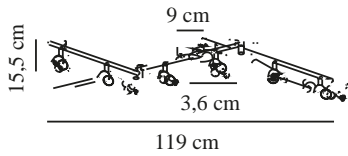

# AVENUE 6-RAIL | SPOT LIGHT | BRUSHED STEEL **nordlux**<sup>®</sup>

2113210132

Voltage (V): 220-240 Volt

IP degree: IP20

Maximum bulb wattage (W):  
6x35W

Class (Class 1, Class 2, Class 3):

Class 1 (Earth contact)

Socket type: GU10

Height (cm): 15.5

Width (cm): 119

Tilt Angle (°): 90

EAN: 5704924009440

TUN: 2258633

Item Number: 2113210132

Pcs Per Master Carton: 2

Sales Box Height (cm): 42

Sales Box Width(cm): 16

Sales Box Depth (cm): 13.5

Sales Box Volume m<sup>3</sup> : 0.0091

Product net weight (kg): 0.9

Primary material: Metal

Colour: Brushed steel

• Industrial style • Tilting and turning shade