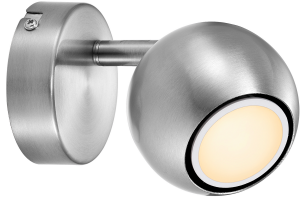

CHICAGO | WALL LIGHT | BRUSHED STEEL

2113221032

nordlux®

Voltage (V): 220-240 Volt
IP degree: IP20
Maximum bulb wattage (W): 10W
Class (Class 1, Class 2, Class 3):
Class 1 (Earth contact)
Socket type: GU10
Parallel connection: False

Primary material: Metal
Colour of the cable: Black
Length of the cable (cm): 150
Surface material of the cable:
Plastic
Is the cable replaceable: False
Colour: Brushed steel

Height (cm): 10.5
Width (cm): 14.5
Shade Diameter (cm): 8
Length (cm): 14.5

• Contemporary style • Tilting and turning shade

Chicago is a small, classic wall light that can be tilted in the direction, you need. The streamlined, curved design fits into most interior designs and rooms and provides a practical, evenly distributed light.