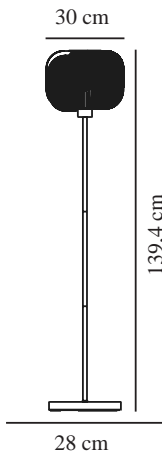

MILFORD | FLOOR LAMP | WHITE

48924001

nordlux®

Voltage (V): 230 Volt
IP degree: IP20
Maximum bulb wattage (W): 40W
Class (Class 1, Class 2, Class 3):
Class 2 (Double isolated)
Socket type: E27
Dimmerable: Yes with compatible
bulb
Switch placement: On the cable

Colour: White
Height (cm): 139.4
Shade Diameter (cm): 30
Outdoor base dimension (cm): 28
EAN: 5701581463882
TUN: 2042379
Item Number: 48924001

Pcs Per Master Carton: 2
Sales Box Height (cm): 40
Sales Box Width(cm): 38
Sales Box Depth (cm): 35.5
Sales Box Volume m³ : 0.054
Product net weight (kg): 7.04

Primary material: Glass
Secondary material: Metal
Colour of the glass: Opal white
Colour of the cable: White
Length of the cable (cm): 180
Surface material of the cable:
Textile
Is the cable replaceable: False