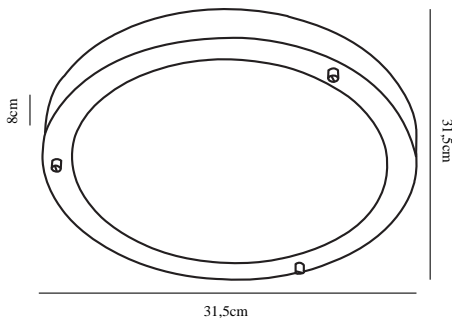

# ANCONA MAXI E27 | CEILING LIGHT | BRUSHED STEEL

nordlux®

25316132

Voltage (V): 230 Volt

IP degree: IP44/43

Maximum bulb wattage (W):

2X40W

Class (Class 1, Class 2, Class 3):

Class 1 (Earth contact)

Bulb base: E27

Height (cm): 8

Projection (cm): 8

EAN: 5701581277274

TUN: 1456141

Item Number: 25316132

Pcs Per Master Carton: 3

Sales Box Height (cm): 34

Sales Box Width (cm): 10

Sales Box Depth (cm): 34

Sales Box Volume m<sup>3</sup> : 0.0116

Product net weight (kg): 1.109

Primary material: Metal

Secondary material: Glass

Colour of the glass: Opal white