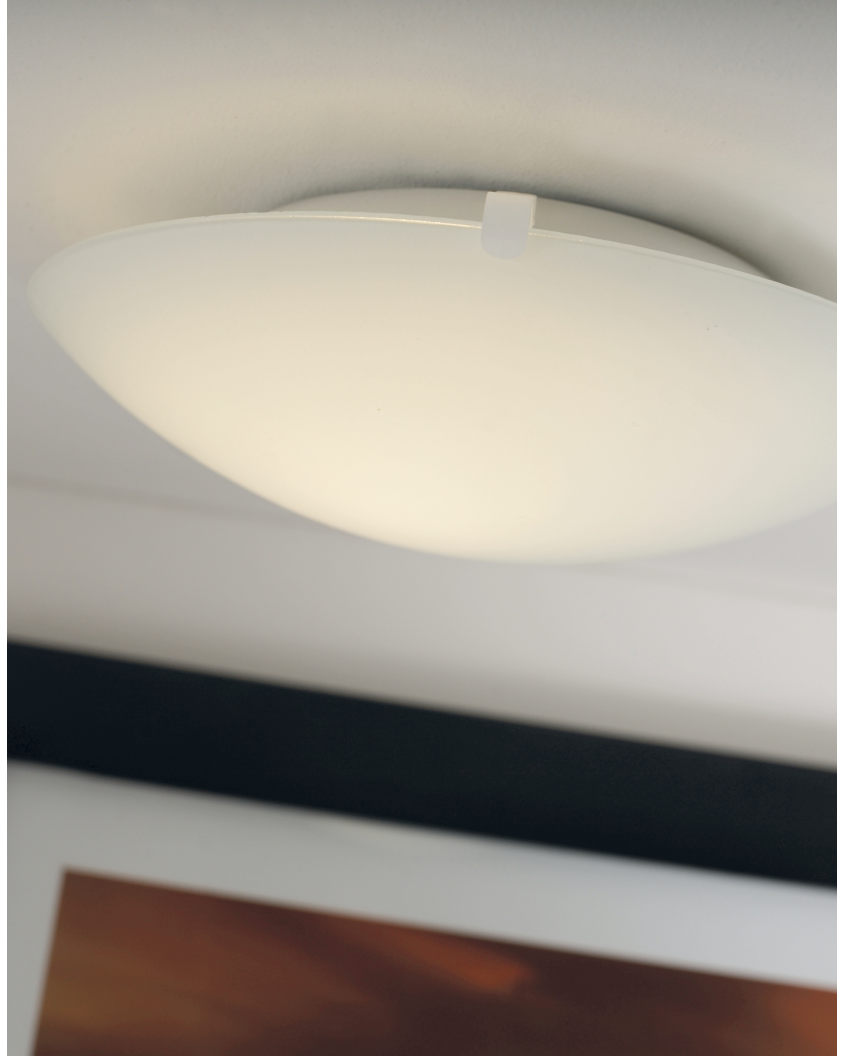

STANDARD | CEILING LIGHT | WHITE

25326001

nordlux®

Voltage (V): 230 Volt

IP degree: IP20

Maximum bulb wattage (W): 60W

Class (Class 1, Class 2, Class 3):

Class 1 (Earth contact)

Socket type: E27

Height (cm): 7.5

EAN: 5701581027039

TUN: 5788103

Item Number: 25326001

Pcs Per Master Carton: 3

Sales Box Height (cm): 26

Sales Box Width (cm): 9

Sales Box Depth (cm): 26

Sales Box Volume m³ : 0.0061

Product net weight (kg): 0.535

Primary material: Glass

Secondary material: Metal

Colour of the glass: Opal white

Colour: White

• Minimalist and classic design

Standard ceiling light from Nordlux is a classic light in a timeless design. With its opal white glass shade, the light gives a lovely, soft and warm light that makes the light suitable in many different rooms. Use it in the bathroom, in the hallway, or in the children's room.