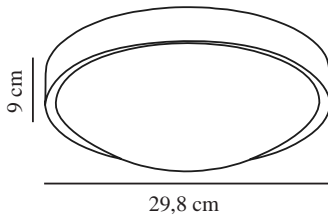

ALTUS | CEILING LIGHT | WHITE

47206001

nordlux®

Voltage (V): 230 Volt
IP degree: IP20
Maximum bulb wattage (W): 4W
Class (Class 1, Class 2, Class 3):
Class 1 (Earth contact)
Socket type: LED Module

Primary material: Plastic
Secondary material: Metal
Colour: White

Height (cm): 9
EAN: 5701581412682
TUN: 1975380
Item Number: 47206001
Pcs Per Master Carton: 3
Sales Box Height (cm): 31

Sales Box Width(cm): 10
Sales Box Depth (cm): 31
Sales Box Volume m³ : 0.0096
Product net weight (kg): 0.575

Brightness of light (Lumen): 850
Colour temperature (Kelvin): 2700
Ra-value : 80
Lifetime (hours): 20000
Beam angle (°) : 120
Candela (cd) (for directional lamp only): 0
Energy class: E
Actual watt (W): 13