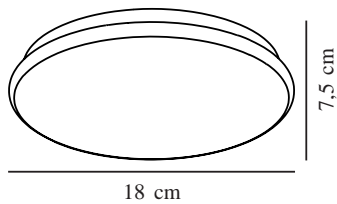

MONTONE 18 | CEILING LIGHT | WHITE

2015156101

nordlux®

Voltage (V): 230 Volt

IP degree: IP44

Class (Class 1, Class 2, Class 3):

Class 1 (Earth contact)

Socket type: LED Module

Primary material: Metal

Secondary material: Plastic

Colour of the glass: White

Colour: White

Height (cm): 7.5

EAN: 5704924002250

TUN: 2113319

Item Number: 2015156101

Pcs Per Master Carton: 3

Sales Box Height (cm): 20

Sales Box Width(cm): 8

Sales Box Depth (cm): 20

Sales Box Volume m³ : 0.0032

Product net weight (kg): 0.15

Brightness of light (Lumen): 500

Colour temperature (Kelvin): 2700

Ra-value : 80

Lifetime (hours): 20000

Beam angle (°) : 120

Candela (cd) (for directional lamp only): 0

Energy class: E

Actual watt (W): 5

- **DOB: Driver-on-Board LED technology**
- **Suitable for humid areas (IP44)**
- **5-year LED guarantee**

Montone is a classic and timeless ceiling lamp with an opal white shade, which gives a nice and pleasant light. The simple expression means that Montone fits beautifully into most homes. The ceiling lamp has an integrated LED lighting source, which is energy-saving and contributes to long life.

Classic ceiling light for indoor use with IP44, which makes it ideal for placement in the bathroom, in a hallway, or in a basement.

ENERGY

Nordlux
2015156101

A
B
C
D
E
F
G

5
kWh/1000h

2019/2015