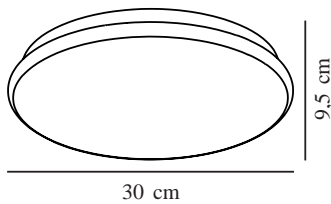

MONTONE 30 | CEILING LIGHT | WHITE

2015196101

nordlux®