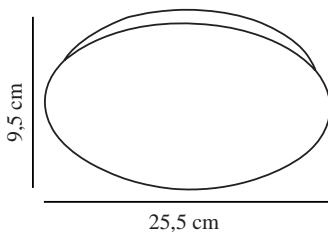

MÁNI 25 | CEILING LIGHT | WHITE

45606001

nordlux®

Voltage (V): 230 Volt
IP degree: IP20
Class (Class 1, Class 2, Class 3):
Class 1 (Earth contact)
Socket type: LED Module

Primary material: Metal
Secondary material: Plastic
Colour of the glass: White
Is the cable replaceable: True
Colour: White

Height (cm): 9.5
EAN: 5701581367784
TUN: 1902401
Item Number: 45606001
Pcs Per Master Carton: 6
Sales Box Height (cm): 10

Sales Box Width(cm): 26
Sales Box Depth (cm): 26
Sales Box Volume m³ : 0.0068
Product net weight (kg): 0.277

Brightness of light (Lumen): 700
Colour temperature (Kelvin): 3000
Ra-value : 80
Lifetime (hours): 30000
Beam angle (°) : 118
Candela (cd) (for directional lamp only): 205
Energy class: F
Actual watt (W): 12

• Matt diffusor • 5-year LED guarantee

The Máni ceiling light from Nordlux is made in a modern and simple design. Máni has a white plastic shade that provides a soft and warm white light. The light can be used both on the wall or the ceiling, so mount the light in the hallway or the bathroom, in the kitchen or kids' room – your imagination is the limit.

ENERG

Nordlux
45606001

A
B
C
D
E
F
G

12
kWh/1000h

2019/2015