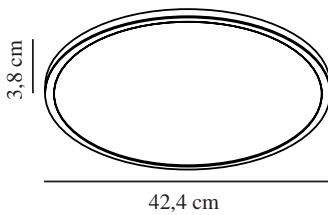

OJA 42 IP54 2700K SENSOR | CEILING LIGHT |

nordlux®

WHITE

2110476101

Voltage (V): 230 Volt

IP degree: IP54

Class (Class 1, Class 2, Class 3):

Class 2 (Double isolated)

Socket type: LED Module

Dimmerable: False

Primary material: Plastic

Secondary material: Plastic

Colour: White

Height (cm): 3.8

EAN: 5704924007101

TUN: 2160515

Item Number: 2110476101

Pcs Per Master Carton: 3

Sales Box Height (cm): 43

Sales Box Width(cm): 43

Sales Box Depth (cm): 4.5

Sales Box Volume m³ : 0.0083

Product net weight (kg): 1.14

Brightness of light (Lumen): 2100

Colour temperature (Kelvin): 2700

Ra-value : 80

Lifetime (hours): 25000

Beam angle (°) : 120

Candela (cd) (for directional lamp only): 0

Energy class: F

Actual watt (W): 20

- Microwave sensor with on/off pre-programmed LUX • Suitable for humid areas (IP54) • Ultra-thin design with backlight effect
- Adjustable time and range radius • Parallel, easy push-in connection • 5-year LED

The Oja series is characterised by its classic round and thin design with backlight effect, fitting perfectly into any interior design. Oja Sensor has a high IP rating (IP54) making it perfect for the bathroom or other humid areas and a built-in sensor that turns the light on when detecting motion.

Nordlux
2110476101

A
B
C
D
E
F
G

20
kWh/1000h

2019/2015