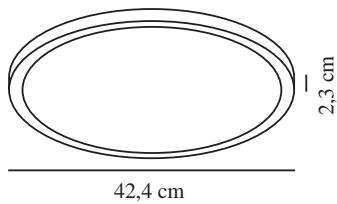

OJA SMART 42 | CEILING LIGHT | BLACK

2015136103

nordlux®

Voltage (V): 220-240 Volt
IP degree: IP20
Class (Class 1, Class 2, Class 3):
Class 2 (Double isolated)
Socket type: LED Module
Parallel connection: False

Primary material: Plastic
Secondary material: Metal
Colour: Black

Height (cm): 2.3
Projection (cm): 2.3
EAN: 5704924013249
TUN: 2302037
Item Number: 2015136103
Pcs Per Master Carton: 3
Sales Box Height (cm): 43

Sales Box Width(cm): 42.5
Sales Box Depth (cm): 2.8
Sales Box Volume m³ : 0.005117
Product net weight (kg): 1.086

Brightness of light (Lumen): 2300
Colour temperature (Kelvin):
2700-6500
Ra-value : 80
Lifetime (hours): 25000
Beam angle (°) : 120
Candela (cd) (for directional
lamp only): 0
Energy class: E
Actual watt (W): 20

- Adjust the brightness and warmth of the light with the Smart app or remote control
- Ultra-slim design
- 5-year LED guarantee