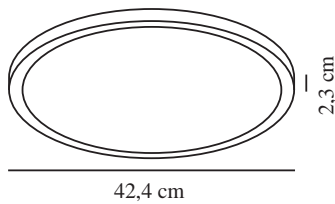

OJA SMART 42 | CEILING LIGHT | WHITE

2015136101

nordlux®

Voltage (V): 220-240 Volt
IP degree: IP20
Class (Class 1, Class 2, Class 3):
Class 2 (Double isolated)
Socket type: LED Module
Parallel connection: False

Primary material: Plastic
Secondary material: Metal
Colour: White

Height (cm): 2.3
Projection (cm): 2.3
EAN: 5704924002984
TUN: 2116035
Item Number: 2015136101
Pcs Per Master Carton: 3
Sales Box Height (cm): 43

Sales Box Width(cm): 42.5
Sales Box Depth (cm): 2.8
Sales Box Volume m³ : 0.0051
Product net weight (kg): 1.1

Brightness of light (Lumen): 2300
Colour temperature (Kelvin):
2700-6500
Ra-value : 80
Lifetime (hours): 25000
Beam angle (°) : 120
Candela (cd) (for directional
lamp only): 0
Energy class: E
Actual watt (W): 20

- Ultra-slim ceiling panel light • Bluetooth connection to Nordlux Smart Light
- Adjustable kelvin and lumen output • 5-year LED guarantee

Oja is an ultra slim ceiling panel light in a modern and simple design that is very easy to install and can be connected to Nordlux Smart Light using Bluetooth. With your chosen device you will have the ability to change the light from a warm white to a cool white.

Oja is integrated with the newest Bluetooth Mesh technology which allows you to control the light using your phone and that works both indoor and outdoor with a stable communication between your devices.

Nordlux
2015136101

A
B
C
D
E
F
G

E

20
kWh/1000h

2019/2015