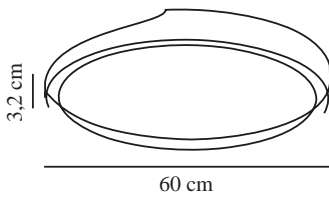

OJA 60 IP20 2700K STEP-DIM | CEILING LIGHT | WHITE

nordlux®

50066101