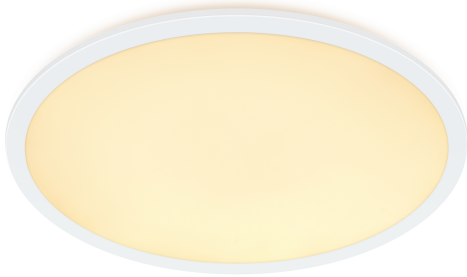

OJA 60 IP20 2700K STEP-DIM | CEILING LIGHT | WHITE

nordlux®

50066101

Voltage (V): 220-240 Volt
IP degree: IP20
Class (Class 1, Class 2, Class 3):
Class 1 (Earth contact)
Socket type: LED Module
Parallel connection: False

Primary material: Plastic
Secondary material: Plastic
Colour: White

Height (cm): 3.2
EAN: 5701581488380
TUN: 2054988
Item Number: 50066101
Pcs Per Master Carton: 3
Sales Box Height (cm): 61

Sales Box Width(cm): 60.5
Sales Box Depth (cm): 3.6
Sales Box Volume m³ : 0.0133
Product net weight (kg): 2.7

Brightness of light (Lumen): 3200
Colour temperature (Kelvin): 2700
Ra-value : 80
Lifetime (hours): 25000
Beam angle (°) : 120
Candela (cd) (for directional lamp only): 0
Energy class: E
Actual watt (W): 28

• 3-step Moodmaker™ dimming by your regular wall switch • Night light with backlight effect

• Easy twist lock connection and easy installation • 5-year LED guarantee

Oja is an universally applicable ultra-flat ceiling lamp in a modern and minimalistic design with integrated LED and that is operated from the regular wall switch.