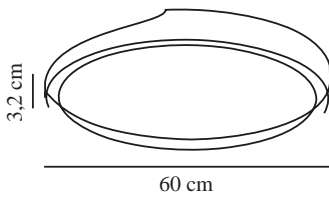

OJA 60 IP20 2700K STEP-DIM | CEILING LIGHT | BLACK

nordlux®

50066103