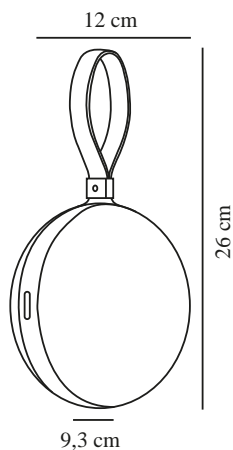

# BRING TO-GO 12 | BATTERY LIGHT | WHITE/GREEN

2218013023

nordlux®

Voltage (V): 3,7 Volt  
IP degree: IP54  
Class (Class 1, Class 2, Class 3):  
Class 3 (12V)  
Socket type: LED Module  
Switch placement: On the fixture  
Parallel connection: False

Primary material: Plastic  
Secondary material: Plastic  
Colour of the cable: Black  
Length of the cable (cm): 100  
Surface material of the cable:  
Plastic  
Is the cable replaceable: True  
Colour: White/Green

Height (cm): 26  
Shade Diameter (cm): 12  
Shade Height (cm): 12  
Length (cm): 12  
Projection (cm): 9.3

EAN: 5704924014734  
TUN: 2310400  
Item Number: 2218013023  
Pcs Per Master Carton: 3

Sales Box Height (cm): 13  
Sales Box Width(cm): 10  
Sales Box Depth (cm): 13  
Sales Box Volume m³ : 0.0017  
Product net weight (kg): 0.229