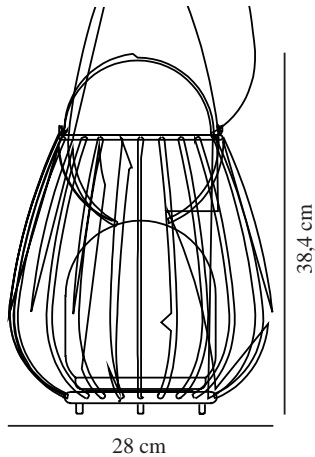

# JIM TO-GO | BATTERY LIGHT | GREEN

2218105023

nordlux®

IP degree: IP54  
Class (Class 1, Class 2, Class 3):  
Class 3 (12V)  
Socket type: LED Module  
Switch placement: On the base

Primary material: Metal  
Secondary material: Plastic  
Colour of the cable: White  
Length of the cable (cm): 100  
Surface material of the cable:  
Plastic  
Suitable for Seaside: False  
Colour: Green

Height (cm): 30.3  
Width (cm): 28  
Shade Diameter (cm): 16  
Outdoor base dimension (cm): 14  
Lenght (cm): 28

EAN: 5704924010736  
TUN: 2276855  
Item Number: 2218105023  
Pcs Per Master Carton: 4  
Sales Box Height (cm): 32.5  
Sales Box Width(cm): 29.5

Sales Box Depth (cm): 29.5  
Sales Box Volume m<sup>3</sup> : 0.0283  
Product net weight (kg): 1.54

Brightness of light (Lumen): 300  
Colour temperature (Kelvin): 2700  
Ra-value : 80  
Lifetime (hours): 30000  
Battery lasting time for each  
lumen: 300lm/5h; 150lm/10h;  
75lm/18h  
Battery recharging 0%-100% (h):  
7  
Energy class: Exempt  
Actual watt (W): 3