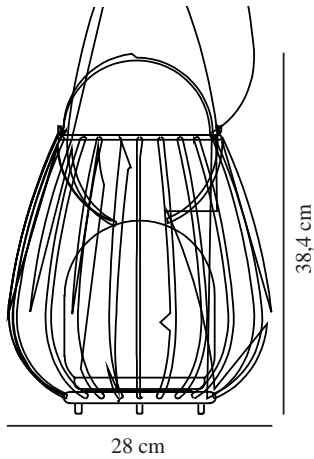

JIM TO-GO | BATTERY LIGHT | ORANGE

2218105027

nordlux®

IP degree: IP54
Class (Class 1, Class 2, Class 3):
Class 3 (12V)
Socket type: LED Module
Switch placement: On the base

Primary material: Metal
Secondary material: Plastic
Colour of the cable: White
Length of the cable (cm): 100
Surface material of the cable:
Plastic
Suitable for Seaside: False
Colour: Orange

Height (cm): 30.3
Width (cm): 28
Shade Diameter (cm): 16
Outdoor base dimension (cm): 14
Lenght (cm): 28

EAN: 5704924010743
TUN: 2276868
Item Number: 2218105027
Pcs Per Master Carton: 4
Sales Box Height (cm): 32.5
Sales Box Width(cm): 29.5

Sales Box Depth (cm): 29.5
Sales Box Volume m³ : 0.0283
Product net weight (kg): 1.54

Brightness of light (Lumen): 300
Colour temperature (Kelvin): 2700
Ra-value : 80
Lifetime (hours): 30000
Battery lasting time for each
lumen: 300lm/5h; 150lm/10h;
75lm/18h
Battery recharging 0%-100% (h):
7
Energy class: Exempt
Actual watt (W): 3