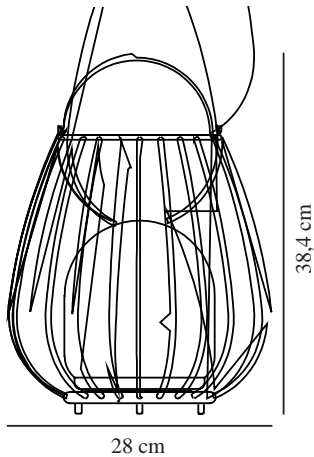

JIM TO-GO | BATTERY LIGHT | BLACK

2218105003

nordlux®

IP degree: IP54
Class (Class 1, Class 2, Class 3):
Class 3 (12V)
Socket type: LED Module
Switch placement: On the base

Primary material: Metal
Secondary material: Plastic
Colour of the cable: White
Length of the cable (cm): 100
Surface material of the cable:
Plastic
Suitable for Seaside: False
Colour: Black

Height (cm): 30.3
Width (cm): 28
Shade Diameter (cm): 16
Outdoor base dimension (cm): 14
Lenght (cm): 28

EAN: 5704924010705
TUN: 2276874
Item Number: 2218105003
Pcs Per Master Carton: 4
Sales Box Height (cm): 32.5
Sales Box Width(cm): 29.5

Sales Box Depth (cm): 29.5
Sales Box Volume m³ : 0.0283
Product net weight (kg): 1.54

Brightness of light (Lumen): 300
Colour temperature (Kelvin): 2700
Ra-value : 80
Lifetime (hours): 30000
Battery lasting time for each
lumen: 300lm/5h; 150lm/10h;
75lm/18h
Battery recharging 0%-100% (h):
7
Energy class: Exempt
Actual watt (W): 3