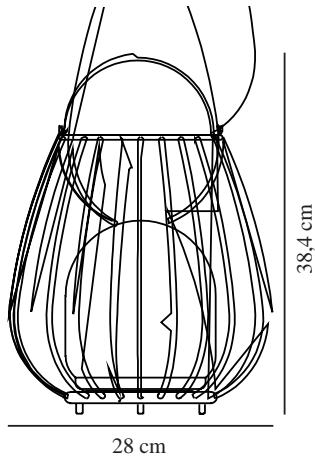

# JIM TO-GO | BATTERY LIGHT | BLUE

2218105006

nordlux®

IP degree: IP54  
Class (Class 1, Class 2, Class 3):  
Class 3 (12V)  
Socket type: LED Module  
Switch placement: On the base

Primary material: Metal  
Secondary material: Plastic  
Colour of the cable: White  
Length of the cable (cm): 100  
Surface material of the cable:  
Plastic  
Suitable for Seaside: False  
Colour: Blue

Height (cm): 30.3  
Width (cm): 28  
Shade Diameter (cm): 16  
Outdoor base dimension (cm): 14  
Lenght (cm): 28

EAN: 5704924010712  
TUN: 2276885  
Item Number: 2218105006  
Pcs Per Master Carton: 4  
Sales Box Height (cm): 32.5  
Sales Box Width(cm): 29.5

Sales Box Depth (cm): 29.5  
Sales Box Volume m<sup>3</sup> : 0.0283  
Product net weight (kg): 1.54

Brightness of light (Lumen): 300  
Colour temperature (Kelvin): 2700  
Ra-value : 80  
Lifetime (hours): 30000  
Battery lasting time for each  
lumen: 300lm/5h; 150lm/10h;  
75lm/18h  
Battery recharging 0%-100% (h):  
7  
Energy class: Exempt  
Actual watt (W): 3