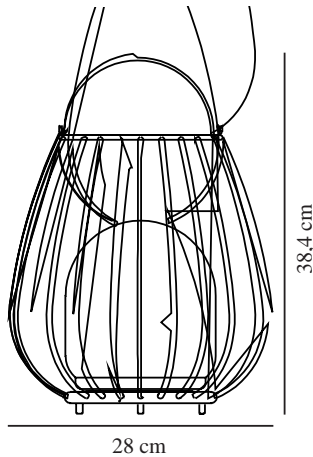

JIM TO-GO | BATTERY LIGHT | RED

2218105002

nordlux®

IP degree: IP54
Class (Class 1, Class 2, Class 3):
Class 3 (12V)
Socket type: LED Module
Switch placement: On the base

Primary material: Metal
Secondary material: Plastic
Colour of the cable: White
Length of the cable (cm): 100
Surface material of the cable:
Plastic
Suitable for Seaside: False
Colour: Red

Height (cm): 30.3
Width (cm): 28
Shade Diameter (cm): 16
Outdoor base dimension (cm): 14
Lenght (cm): 28

EAN: 5704924010699
TUN: 2276897
Item Number: 2218105002
Pcs Per Master Carton: 4
Sales Box Height (cm): 32.5
Sales Box Width(cm): 29.5

Sales Box Depth (cm): 29.5
Sales Box Volume m³ : 0.0283
Product net weight (kg): 1.54

Brightness of light (Lumen): 300
Colour temperature (Kelvin): 2700
Ra-value : 80
Lifetime (hours): 30000
Battery lasting time for each
lumen: 300lm/5h; 150lm/10h;
75lm/18h
Battery recharging 0%-100% (h):
7
Energy class: Exempt
Actual watt (W): 3