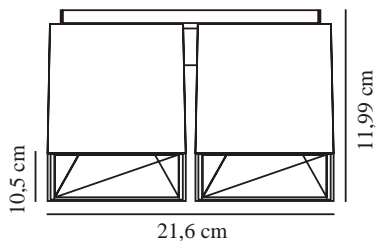

ETHAN 2-SPOT | SURFACE DOWNLIGHT | MATT BLACK

nordlux®

2110410103

Voltage (V): 230 Volt
IP degree: IP20
Maximum bulb wattage (W):
2x50W
Class (Class 1, Class 2, Class 3):
Class 2 (Double isolated)
Socket type: GU10
Parallel connection: True

Height (cm): 11.99
Width (cm): 10.5
Length (cm): 21.6
EAN: 5704924007064
TUN: 2160511
Item Number: 2110410103

Pcs Per Master Carton: 3
Sales Box Height (cm): 12.5
Sales Box Width(cm): 25
Sales Box Depth (cm): 19.5
Sales Box Volume m³ : 0.0061
Product net weight (kg): 1.25

Primary material: Aluminium
Secondary material: Metal
Colour: Matt black

- Interconnectable on two sides • Fits the Scandinavian electro boxes
- Two reflector colours included (black and brass)

Ethan is a square build-on spot series that gives a pleasant light with the included inside reflectors. Fits any GU10 bulb, has additional cable inlet on two opposite sides and is interconnectable (with internal or external wiring).