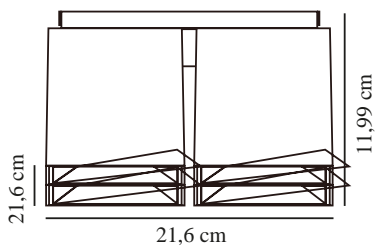

ETHAN 4-SPOT | SURFACE DOWNLIGHT | MATT BLACK

nordlux®

2110430103

Voltage (V): 230 Volt
IP degree: IP20
Maximum bulb wattage (W):
4x50W
Class (Class 1, Class 2, Class 3):
Class 2 (Double isolated)
Socket type: GU10
Parallel connection: True

Height (cm): 11.99
Width (cm): 21.6
Length (cm): 21.6
EAN: 5704924007088
TUN: 2160513
Item Number: 2110430103

Pcs Per Master Carton: 3
Sales Box Height (cm): 12.5
Sales Box Width(cm): 36
Sales Box Depth (cm): 26
Sales Box Volume m³ : 0.0117
Product net weight (kg): 2.06

Primary material: Aluminium
Secondary material: Metal
Colour: Matt black

- Interconnectable on two sides • Fits the Scandinavian electro boxes
- Two reflector colours included (black and brass)

Ethan is a square build-on spot series that gives a pleasant light with the included inside reflectors. Fits any GU10 bulb, has additional cable inlet on two opposite sides and is interconnectable (with internal or external wiring).