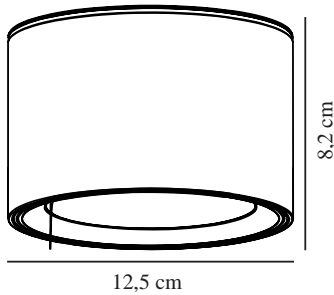

LANDON 8 | BATHROOM LIGHTING | BLACK

2110660103

nordlux®

Voltage (V): 230 Volt

IP degree: IP44

Class (Class 1, Class 2, Class 3):

Class 2 (Double isolated)

Socket type: LED Module

Parallel connection: True

Primary material: Metal

Secondary material: Plastic

Colour: Black

Height (cm): 8.2

EAN: 5704924007316

TUN: 2160536

Item Number: 2110660103

Pcs Per Master Carton: 3

Sales Box Height (cm): 11.25

Sales Box Width(cm): 13

Sales Box Depth (cm): 13

Sales Box Volume m³ : 0.0019

Product net weight (kg): 0.504

Brightness of light (Lumen): 600

Colour temperature (Kelvin): 2700

Ra-value : 80

Lifetime (hours): 20000

Beam angle (°) : 110

Energy class: F

Actual watt (W): 6.5

- 3-step Moodmaker™ dimming by using your regular wall switch • Night light • Suitable for the bathroom (IP44)
- Extra lid for mounting on hook included (IP20) • Easy installation • 5-year LED guarantee

Landon is a series of surface mounted downlights with a built-in Moodmaker™ functionality that dims the light in the inner and outer light ring in three different steps. The third step enables a dim night light that is perfect for illuminating the bathroom during the night. High IP protection (IP44) makes this downlight suitable for humid areas, such as the bathroom.

ENERG

Nordlux
2110660103

A

B

C

D

E

F

G

F

7
kWh/1000h

2019/2015