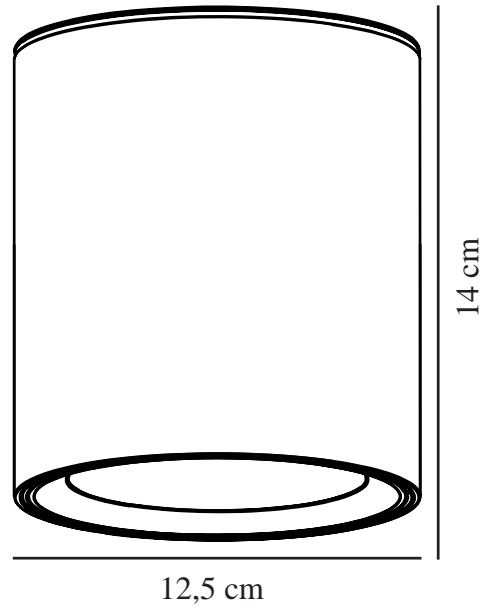

LANDON 14 | BATHROOM LIGHTING | WHITE

2110670101

nordlux®

Voltage (V): 230 Volt
IP degree: IP44
Class (Class 1, Class 2, Class 3):
Class 2 (Double isolated)
Socket type: LED Module
Parallel connection: True

Primary material: Metal
Secondary material: Plastic
Colour: White

Height (cm): 14
EAN: 5704924007323
TUN: 2160537
Item Number: 2110670101
Pcs Per Master Carton: 3
Sales Box Height (cm): 17.25

Sales Box Width(cm): 13
Sales Box Depth (cm): 13
Sales Box Volume m³ : 0.0029
Product net weight (kg): 0.661

Brightness of light (Lumen): 600
Colour temperature (Kelvin): 2700
Ra-value : 80
Lifetime (hours): 20000
Beam angle (°) : 110
Energy class: F
Actual watt (W): 6.5

- 3-step Moodmaker™ dimming by using your regular wall switch • Night light • Suitable for the bathroom (IP44)
- Extra lid for mounting on hook included (IP20) • Easy installation • 5-year LED guarantee