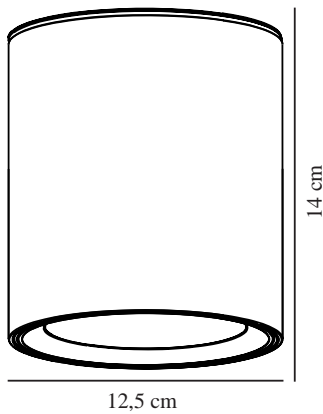

LANDON 14 | BATHROOM LIGHTING | BLACK

2110670103

nordlux®

Voltage (V): 230 Volt

IP degree: IP44

Class (Class 1, Class 2, Class 3):

Class 2 (Double isolated)

Socket type: LED Module

Parallel connection: True

Primary material: Metal

Secondary material: Plastic

Colour: Black

Height (cm): 14

EAN: 5704924007330

TUN: 2160538

Item Number: 2110670103

Pcs Per Master Carton: 3

Sales Box Height (cm): 17.25

Sales Box Width(cm): 13

Sales Box Depth (cm): 13

Sales Box Volume m³ : 0.0029

Product net weight (kg): 0.661

Brightness of light (Lumen): 600

Colour temperature (Kelvin): 2700