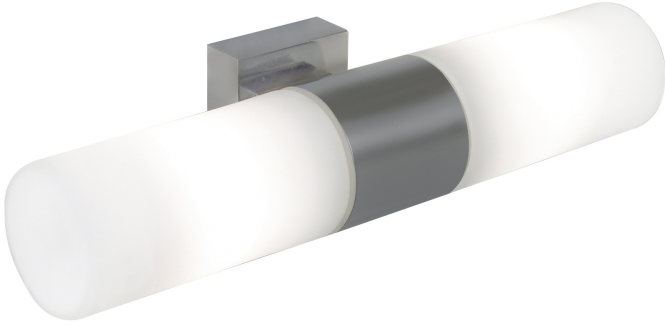

TANGENS DOUBLE | BATH LIGHTING | BRUSHED STEEL

nordlux®

17141032

Voltage (V): 230 Volt
IP degree: IP44
Maximum bulb wattage (W):
2X25W
Class (Class 1, Class 2, Class 3):
Class 2 (Double isolated)
Socket type: E14

Height (cm): 6
Width (cm): 31
Shade Diameter (cm): 6
EAN: 5701581120051
TUN: 5157239
Item Number: 17141032

Pcs Per Master Carton: 3
Sales Box Height (cm): 28
Sales Box Width(cm): 18
Sales Box Depth (cm): 9
Sales Box Volume m³ : 0.0045
Product net weight (kg): 0.44

Primary material: Glass
Secondary material: Metal
Colour of the glass: Opal white
Colour: Brushed steel

• Manually blown frosted glass • Vertical and horizontal installation possible

Tangens Double bathroom light in stylish and simple design from Nordlux.