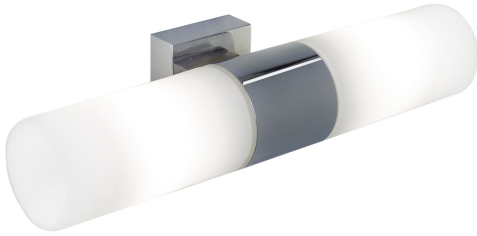

# TANGENS DOUBLE | BATH LIGHTING | CHROME

17141029

nordlux®

Voltage (V): 230 Volt

IP degree: IP44

Maximum bulb wattage (W):  
2X25W

Class (Class 1, Class 2, Class 3):

Class 2 (Double isolated)

Socket type: E14

Height (cm): 6

Width (cm): 31

Shade Diameter (cm): 6

EAN: 5701581006072

TUN: 5240433

Item Number: 17141029

Pcs Per Master Carton: 3

Sales Box Height (cm): 28

Sales Box Width(cm): 9

Sales Box Depth (cm): 18

Sales Box Volume m<sup>3</sup> : 0.0045

Product net weight (kg): 0.44

Primary material: Glass

Secondary material: Metal

Colour of the glass: Opal white

Colour: Chrome

• Manually blown frosted glass • Vertical and horizontal installation possible

Tangens Double bathroom light in stylish and simple design from Nordlux.