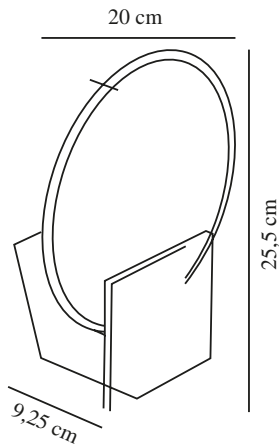

# HESTER | WALL LIGHT | NATURE(BROWN)

2015391014

nordlux®

Voltage (V): 230 Volt  
IP degree: IP44  
Class (Class 1, Class 2, Class 3):  
Class 2 (Double isolated)  
Socket type: LED Module

Primary material: Plastic  
Secondary material: Glass  
Colour: Nature(brown)

Height (cm): 25.5  
Width (cm): 9.25  
Length (cm): 20  
EAN: 5704924005916  
TUN: 2358783  
Item Number: 2015391014  
Pcs Per Master Carton: 3  
Sales Box Height (cm): 11

Sales Box Width(cm): 22  
Sales Box Depth (cm): 22  
Sales Box Volume m<sup>3</sup> : 0.0053  
Product net weight (kg): 0.58