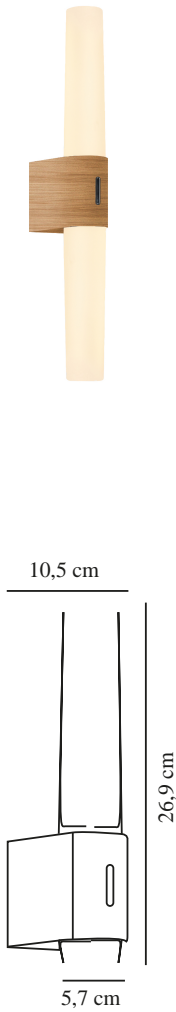

# HELVA DOUBLE BASIC | WALL LIGHT | WOOD

nordlux®

## FOIL

2015311004

Voltage (V): 230 Volt  
IP degree: IP44  
Class (Class 1, Class 2, Class 3):  
Class 2 (Double isolated)  
Socket type: LED Module

Primary material: Plastic  
Secondary material: Plastic  
Colour: Wood Foil

Width (cm): 5.7  
Length (cm): 42.5

EAN: 5704924016554  
TUN: 2342888  
Item Number: 2015311004  
Pcs Per Master Carton: 3  
Sales Box Height (cm): 6

Sales Box Width(cm): 14  
Sales Box Depth (cm): 43  
Sales Box Volume m³ : 0.0036  
Product net weight (kg): 0.48

Brightness of light (Lumen): 900  
Colour temperature (Kelvin): 3000  
Ra-value : 90  
Lifetime (hours): 25000  
Energy class: F  
Actual watt (W): 9

- Cabinet bracket included
- Vertical and horizontal installation possible
- 5-year LED guarantee