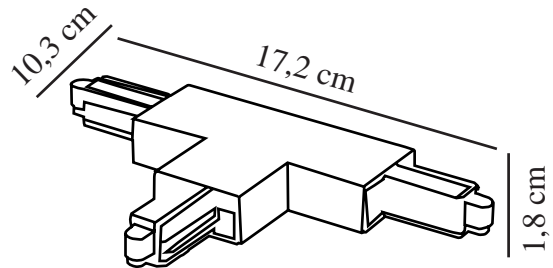

LINK T-CONNECTOR LEFT | TRACK LIGHT | BLACK **nordlux**[®]

86069903

Voltage (V): 230 Volt
IP degree: IP20
Maximum bulb wattage (W): 660W
Class (Class 1, Class 2, Class 3):
Class 1 (Earth contact)

Primary material: Plastic
Secondary material: Metal
Colour: Black

Height (cm): 1.8
Width (cm): 10.3
Length (cm): 17.2

EAN: 5701581402386
TUN: 1963943
Item Number: 86069903

Pcs Per Master Carton: 6
Sales Box Height (cm): 4
Sales Box Width(cm): 15
Sales Box Depth (cm): 19
Sales Box Volume m³ : 0.0011
Product net weight (kg): 0.097

• Connector for rails (without power supply)

T-shaped connector used for connecting multiple rail bars from the Link system. The connector is mounted at the rail end caps to allow multiple rails to be combined.