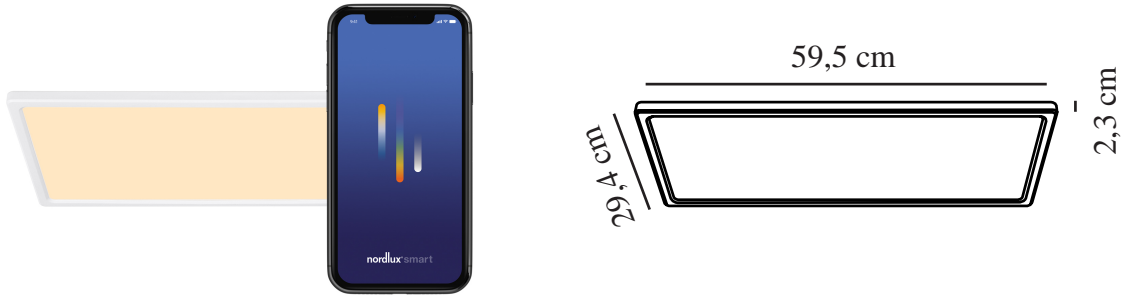

HARLOW SMART COLOUR | CEILING LIGHT | WHITE

2110806101

nordlux®

Voltage (V): 220-240 Volt
IP degree: IP54
Class (Class 1, Class 2, Class 3):
Class 2 (Double isolated)
Socket type: LED Module
Parallel connection: False

Primary material: Plastic
Secondary material: Plastic
Colour: White

Height (cm): 2.3
Width (cm): 29.5
Length (cm): 59.5
Projection (cm): 2.5

EAN: 5704924007422
TUN: 2160547
Item Number: 2110806101
Pcs Per Master Carton: 3
Sales Box Height (cm): 60.1

Sales Box Width(cm): 29.5
Sales Box Depth (cm): 2.8
Sales Box Volume m³ : 0.005
Product net weight (kg): 1.4

Brightness of light (Lumen): 2100
Colour temperature (Kelvin):
2700-6500
Ra-value : 80
Lifetime (hours): 25000
Beam angle (°) : 120
Energy class: F
Actual watt (W): 21