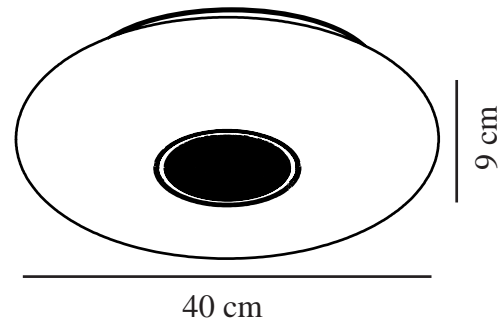

DJAY SMART COLOUR | CEILING LIGHT | WHITE

2110886101

nordlux®

Voltage (V): 220-240 Volt
IP degree: IP54
Class (Class 1, Class 2, Class 3):
Class 1 (Earth contact)
Socket type: LED Module

Primary material: Plastic
Secondary material: Metal
Colour: White

Height (cm): 9
Width (cm): 40

EAN: 5704924007514
TUN: 2160556
Item Number: 2110886101
Pcs Per Master Carton: 3
Sales Box Height (cm): 43.5

Sales Box Width(cm): 43.3
Sales Box Depth (cm): 10.6
Sales Box Volume m³ : 0.02
Product net weight (kg): 1.12