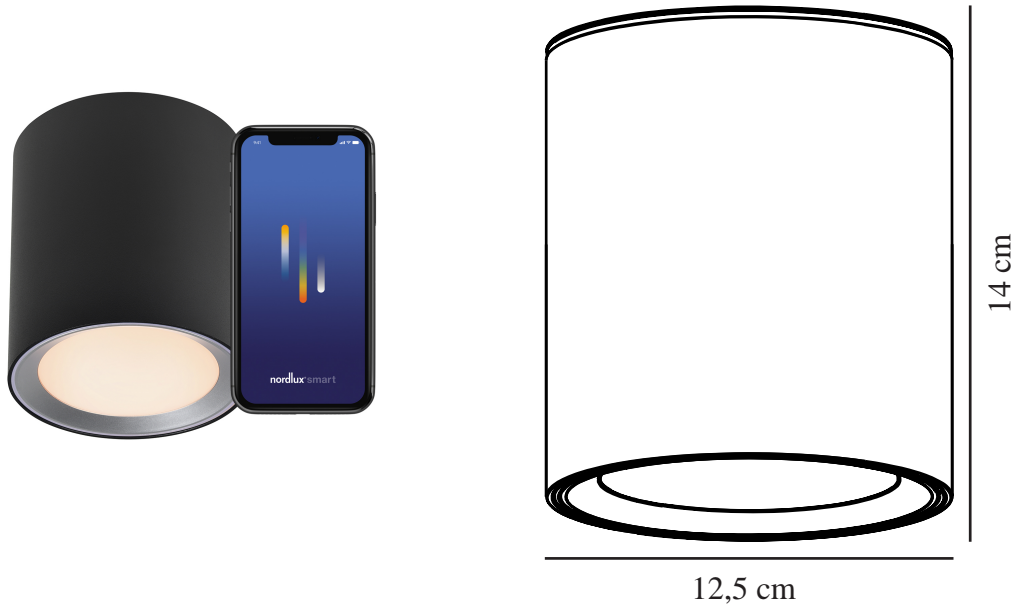

LANDON SMART LONG | CEILING LIGHT | BLACK nordlux®

2110850103

Voltage (V): 220-240 Volt
IP degree: IP44
Class (Class 1, Class 2, Class 3):
Class 2 (Double isolated)
Socket type: LED Module
Parallel connection: True

Primary material: Metal
Secondary material: Plastic
Colour: Black

Height (cm): 14
Projection (cm): 14
EAN: 5704924007484
TUN: 2160553
Item Number: 2110850103
Pcs Per Master Carton: 3
Sales Box Height (cm): 17.25

Sales Box Width(cm): 13
Sales Box Depth (cm): 13
Sales Box Volume m³ : 0.0029
Product net weight (kg): 0.66

Brightness of light (Lumen): 700
Colour temperature (Kelvin):
2700-6500
Ra-value : 80
Lifetime (hours): 25000
Beam angle (°) : 110
Candela (cd) (for directional
lamp only): 0
Energy class: F
Actual watt (W): 8

Landon is a series of surface mounted downlights where you can dim and turn the light on and off using the Nordlux Smart app. You can also adjust the light from cold to warm white according to your needs. The high IP protection (IP44) makes this downlight suitable for the bathroom.