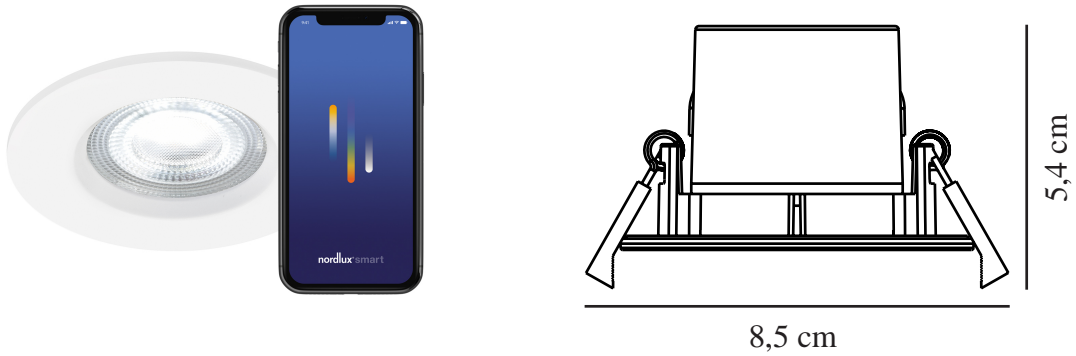

DON SMART | COLOUR | DOWNLIGHT | WHITE

2110900101

nordlux®

Voltage (V): 220-240 Volt
IP degree: IP65
Class (Class 1, Class 2, Class 3):
Class 2 (Double isolated)
Socket type: LED Module
Parallel connection: True

Primary material: Plastic
Secondary material: Metal
Colour: White

Height (cm): 5.4
Built In Spot Diameter (cm): 8.5

EAN: 5704924007521
TUN: 2160557
Item Number: 2110900101
Pcs Per Master Carton: 3
Sales Box Height (cm): 13

Sales Box Width(cm): 13
Sales Box Depth (cm): 7
Sales Box Volume m³ : 0.0012
Product net weight (kg): 0.112

Brightness of light (Lumen): 320
Colour temperature (Kelvin):
2200-6500
Ra-value : 80
Lifetime (hours): 20000
Beam angle (°) : 60
Candela (cd) (for directional
lamp only): 0
Energy class: G
Actual watt (W): 4.7

- Smart use for dim, white or colour • Water resistant (IP65) (water jets from any angle) • Parallel connection up to 15 pcs.
- Memory and reset function • Easy screwless push-in connections (no tooling) • 5-year LED