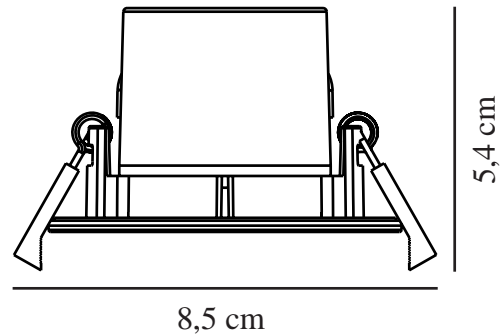

DON SMART | COLOUR | DOWNLIGHT | BRUSHED **nordlux**® NICKEL

2110900155