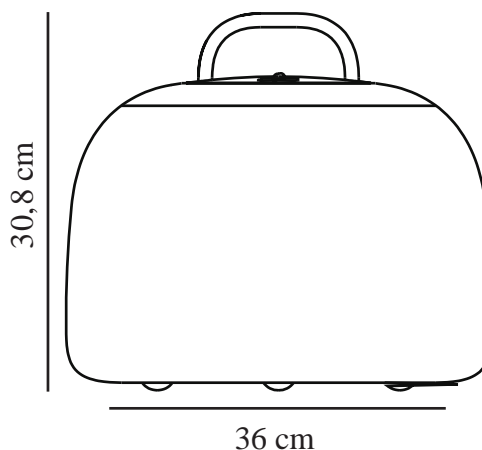

KETTLE TO-GO 36 | BATTERY LIGHT | RED

2018013002

nordlux®

Voltage (V): 3,7 Volt
IP degree: IP65
Class (Class 1, Class 2, Class 3):
Class 3 (12V)
Socket type: LED Module
Switch placement: On the fixture
Parallel connection: False

Primary material: Plastic
Secondary material: Plastic
Colour of the cable: Black
Length of the cable (cm): 150
Surface material of the cable:
Plastic
Is the cable replaceable: True
Colour: Red

Height (cm): 30.8
Width (cm): 36
Length (cm): 36
Projection (cm): 36

EAN: 5704924012884
TUN: 2277044
Item Number: 2018013002
Pcs Per Master Carton: 3
Sales Box Height (cm): 32
Sales Box Width(cm): 36.5

Sales Box Depth (cm): 36.5
Sales Box Volume m³ : 0.0426
Product net weight (kg): 1.5

Brightness of light (Lumen): 450
Colour temperature (Kelvin): 2700
Ra-value : 82.7
Lifetime (hours): 25000
Beam angle (°) : 120
Candela (cd) (for directional
lamp only): 344
Battery lasting time for each
lumen: 450lm/6h;
300lm/9h, 150lm/18h
Battery recharging 0%-100% (h):
8
Energy class: E
Actual watt (W): 6.8