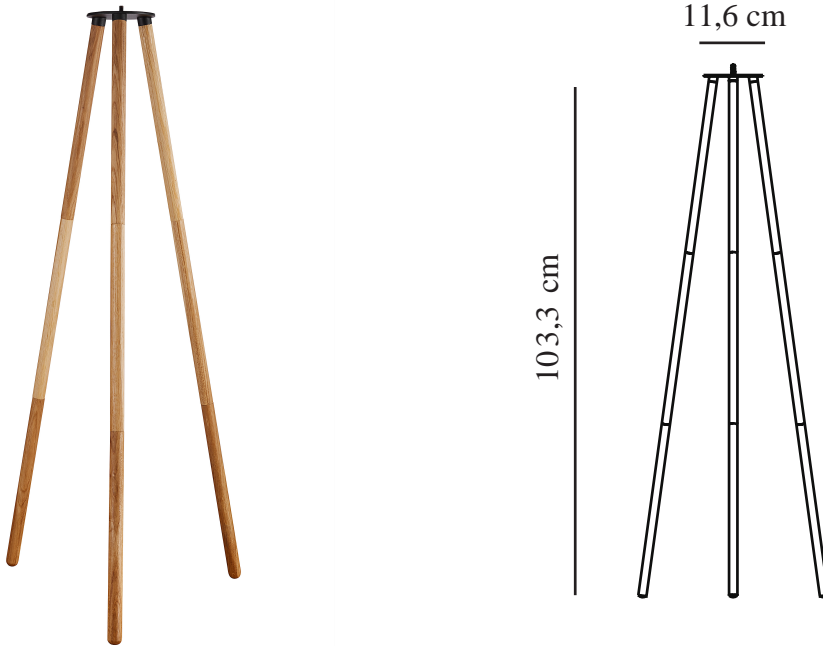

# KETTLE TO-GO TRIPOD 110 | BATTERY LIGHT | NATURE(BROWN)

nordlux®

2018044014

Primary material: Wood  
Secondary material: Metal  
Suitable for Seaside: False  
Colour: Nature(brown)

Height (cm): 103.3  
Width (cm): 37  
Tube Diameter (cm): 2.4  
Lenght (cm): 32.5

Sales Box Height (cm): 37  
Sales Box Width(cm): 12.5  
Sales Box Depth (cm): 10  
Sales Box Volume m<sup>3</sup> : 0.0046  
Product net weight (kg): 1.8

EAN: 5701581496682  
TUN: 2079691  
Item Number: 2018044014  
Pcs Per Master Carton: 3

• Easy twist mount accessory for Kettle luminaire • High tripod turns it into floor lamp

The possibilities are endless with the Kettle series, as you can determine the type of lamp you want with the replaceable accessories. Design and functionality are carefully thought through, so the series beautifully illuminates your everyday life - both inside and outside. Kettle is not only decorative, it also provides a good light, and simultaneously the brightness of the light can be adjusted in three levels. The built-in battery has a durability up to five hours at full power and even longer if the light is turned down to a cosy lighting. The battery is easily charged via the included USB cable.

With this accessory, Kettle is transformed into a beautiful floor lamp with oak tree legs. The lamp is portable and can be used on the terrace or as an ordinary floor lamp in the living room. This accessory fits Kettle 22 and 36 lampshades.