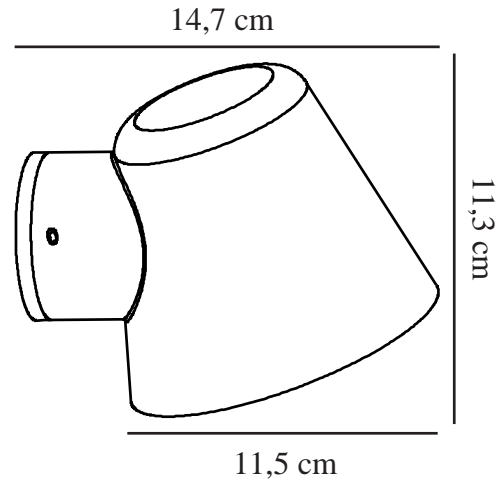

# ALERIA | WALL LIGHT | GALVANIZED

2019131031

nordlux®

Voltage (V): 230 Volt  
IP degree: IP44  
Maximum bulb wattage (W): 35W  
Class (Class 1, Class 2, Class 3):  
Class 1 (Earth contact)  
Socket type: GU10  
Parallel connection: False

Primary material: Galvanized steel  
Secondary material: Glass  
Suitable for Seaside: True  
Colour: Galvanized

Height (cm): 11.3  
Width (cm): 11.5  
Shade Diameter (cm): 11.5  
Projection (cm): 14.4

EAN: 5704924014673  
TUN: 2310353  
Item Number: 2019131031  
Pcs Per Master Carton: 3

Sales Box Height (cm): 10.6  
Sales Box Width(cm): 15.3  
Sales Box Depth (cm): 12.3  
Sales Box Volume m<sup>3</sup> : 0.002  
Product net weight (kg): 0.4