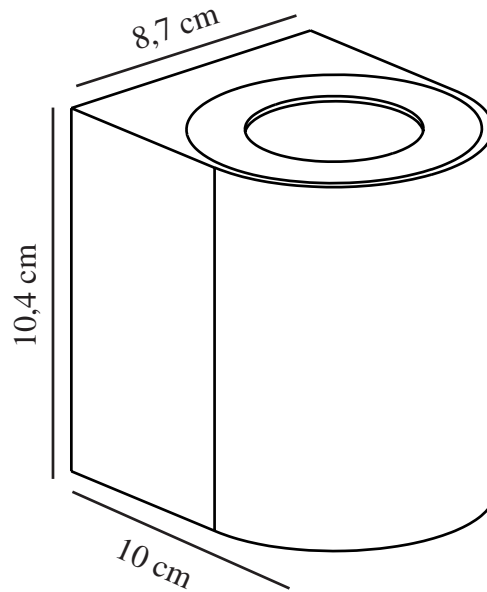

CANTO 2 | WALL LIGHT | WHITE

49701001

nordlux®

Voltage (V): 230 Volt
IP degree: IP44
Class (Class 1, Class 2, Class 3):
Class 1 (Earth contact)
Socket type: LED Module
Dimmerable: False
Parallel connection: True

Primary material: Aluminium
Colour of the glass: Clear
Suitable for Seaside: False
Colour: White

Height (cm): 10.4
Width (cm): 8.7
Projection (cm): 10
EAN: 5701581482388
TUN: 2050182
Item Number: 49701001
Pcs Per Master Carton: 3
Sales Box Height (cm): 11.2

Sales Box Width(cm): 10.6
Sales Box Depth (cm): 9.3
Sales Box Volume m³ : 0.0011
Product net weight (kg): 0.45

Brightness of light (Lumen): 500
Colour temperature (Kelvin): 3000
Ra-value : 80
Lifetime (hours): 30000
Beam angle (°) : 120
Energy class: F
Actual watt (W): 10.6

- Three light effects included • Both up- and downlight
- Built-in parallel connection • 5-year LED guarantee

Whether Canto 2 is placed indoors or outdoors, the lamp offers a unique lighting experience. The minimalist design makes the lamp both decorative and sculptural. The light flows both up and down, and with the three included pattern inserts, it is possible to change the light image according to desire and personal style.