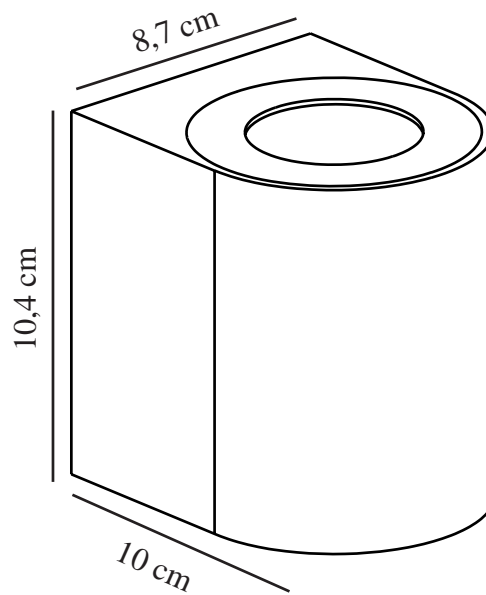

# CANTO 2 | WALL LIGHT | STAINLESS STEEL

49701034

nordlux®

Voltage (V): 230 Volt  
IP degree: IP44  
Class (Class 1, Class 2, Class 3):  
Class 1 (Earth contact)  
Socket type: LED Module  
Dimmerable: False  
Parallel connection: True

Primary material: Stainless steel  
Colour of the glass: Clear  
Suitable for Seaside: False  
Colour: Stainless steel

Height (cm): 10.4  
Width (cm): 8.7  
Projection (cm): 10  
EAN: 5701581482784  
TUN: 2050187  
Item Number: 49701034  
Pcs Per Master Carton: 3

Sales Box Height (cm): 11.2  
Sales Box Width (cm): 10.6  
Sales Box Depth (cm): 9.3  
Sales Box Volume m<sup>3</sup>: 0.0011  
Product net weight (kg): 0.55

Brightness of light (Lumen): 500  
Colour temperature (Kelvin): 3000  
Ra-value : 80  
Lifetime (hours): 30000  
Beam angle (°) : 120  
Energy class: F  
Actual watt (W): 10.6

- Three light effects included
- Both up- and downlight
- Built-in parallel connection
- 5-year LED guarantee

Whether Canto 2 is placed indoors or outdoors, the lamp offers a unique lighting experience. The minimalist design makes the lamp both decorative and sculptural. The light flows both up and down, and with the three included pattern inserts, it is possible to change the light image according to desire and personal style.