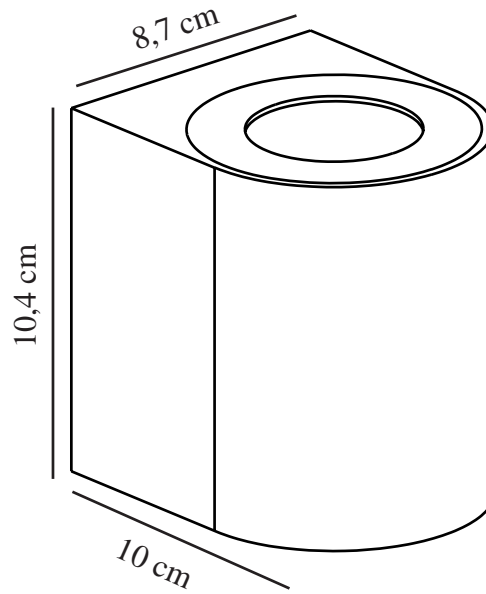

# CANTO 2 | WALL LIGHT | GALVANIZED

49701031

nordlux®

Voltage (V): 230 Volt  
IP degree: IP44  
Class (Class 1, Class 2, Class 3):  
Class 1 (Earth contact)  
Socket type: LED Module  
Dimmerable: False  
Parallel connection: True

Primary material: Galvanized steel  
Colour of the glass: Clear  
Suitable for Seaside: True  
Colour: Galvanized

Height (cm): 10.4  
Width (cm): 8.7  
Projection (cm): 10  
EAN: 5701581482685  
TUN: 2050186  
Item Number: 49701031  
Pcs Per Master Carton: 3

Sales Box Height (cm): 12  
Sales Box Width (cm): 9  
Sales Box Depth (cm): 11  
Sales Box Volume m<sup>3</sup>: 0.0012  
Product net weight (kg): 0.7

Brightness of light (Lumen): 500  
Colour temperature (Kelvin): 3000  
Ra-value : 80  
Lifetime (hours): 30000  
Beam angle (°) : 120  
Energy class: F  
Actual watt (W): 10.6