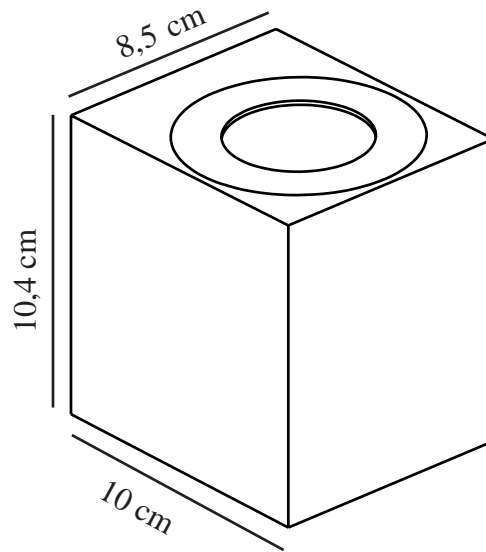

CANTO KUBI 2 | WALL LIGHT | GREY

49711010

nordlux®

Voltage (V): 230 Volt
IP degree: IP44
Class (Class 1, Class 2, Class 3):
Class 1 (Earth contact)
Socket type: LED Module
Dimmerable: False
Parallel connection: True

Primary material: Aluminium
Colour of the glass: Clear
Suitable for Seaside: False
Colour: Grey

Height (cm): 10.4
Width (cm): 8.7
Projection (cm): 10

EAN: 5701581483187
TUN: 2050192
Item Number: 49711010
Pcs Per Master Carton: 3
Sales Box Height (cm): 11.2

Sales Box Width(cm): 10.6
Sales Box Depth (cm): 9.3
Sales Box Volume m³ : 0.0011
Product net weight (kg): 0.49

Brightness of light (Lumen): 500
Colour temperature (Kelvin): 3000
Ra-value : 80
Lifetime (hours): 30000
Beam angle (°) : 120
Energy class: F
Actual watt (W): 10.6

- Three light effects included • Both up- and downlight
- Built-in parallel connection • 5-year LED guarantee

Whether Canto 2. is placed indoors or outdoors, the lamp offers a unique lighting experience. The minimalist design makes the lamp both decorative and sculptural. The light flows both up and down, and with the three included pattern inserts, it is possible to change the light image according to desire and personal style.