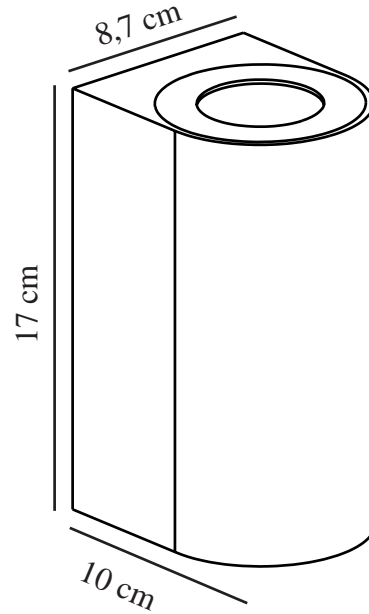

CANTO MAXI 2 | WALL LIGHT | BLACK

49721003

nordlux®

Voltage (V): 230 Volt
IP degree: IP44
Maximum bulb wattage (W):
2X28W
Class (Class 1, Class 2, Class 3):
Class 1 (Earth contact)
Socket type: GU10
Parallel connection: True

Height (cm): 17
Width (cm): 8.7
Projection (cm): 10
EAN: 5701581483583
TUN: 2050198
Item Number: 49721003

Pcs Per Master Carton: 3
Sales Box Height (cm): 17.8
Sales Box Width(cm): 10.6
Sales Box Depth (cm): 9.3
Sales Box Volume m³ : 0.0018
Product net weight (kg): 0.5

Primary material: Aluminium
Colour of the glass: Clear
Suitable for Seaside: False
Colour: Black

• Both up- and downlight • Built-in parallel connection

Whether Canto Maxi 2 is placed indoors or outdoors, the lamp offers a unique lighting experience. The minimalist design makes the lamp both decorative and sculptural.