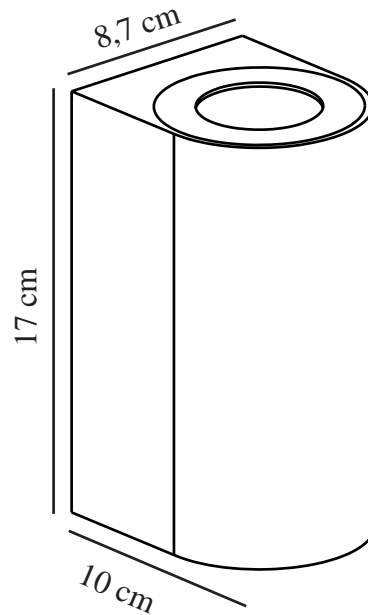

CANTO MAXI 2 | WALL LIGHT | STAINLESS STEEL nordlux®

49721034

Voltage (V): 230 Volt
IP degree: IP44
Maximum bulb wattage (W):
2X28W

Class (Class 1, Class 2, Class 3):
Class 1 (Earth contact)
Socket type: GU10
Parallel connection: True

Height (cm): 17
Width (cm): 8.7
Projection (cm): 10

EAN: 5701581483880
TUN: 2050203
Item Number: 49721034
Pcs Per Master Carton: 3

Sales Box Height (cm): 17.8
Sales Box Width(cm): 10.6
Sales Box Depth (cm): 9.3
Sales Box Volume m³ : 0.0018
Product net weight (kg): 0.65

Primary material: Stainless steel
Colour of the glass: Clear
Suitable for Seaside: False
Colour: Stainless steel

• Both up- and downlight • Built-in parallel connection

Whether Canto Maxi 2 is placed indoors or outdoors, the lamp offers a unique lighting experience. The minimalist design makes the lamp both decorative and sculptural.