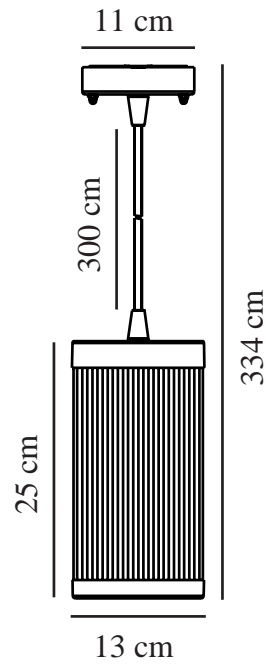

# COUPAR | PENDANT | WHITE

2218053001

nordlux®

Voltage (V): 220-240 Volt  
IP degree: IP33  
Maximum bulb wattage (W): 25W  
Class (Class 1, Class 2, Class 3):  
Class 2 (Double isolated)  
Socket type: E27  
Parallel connection: True

Primary material: Plastic  
Secondary material: Aluminium  
Colour of the cable: Black  
Length of the cable (cm): 300  
Surface material of the cable:  
Rubber  
Is the cable replaceable: False  
Suitable for Seaside: False  
Colour: White

Height (cm): 25  
Width (cm): 13  
Shade Diameter (cm): 13  
Length (cm): 13  
EAN: 5704924010569  
TUN: 2276861  
Item Number: 2218053001  
Pcs Per Master Carton: 3

Sales Box Height (cm): 32.5  
Sales Box Width(cm): 17  
Sales Box Depth (cm): 14  
Sales Box Volume m<sup>3</sup>: 0.0077  
Product net weight (kg): 1.045